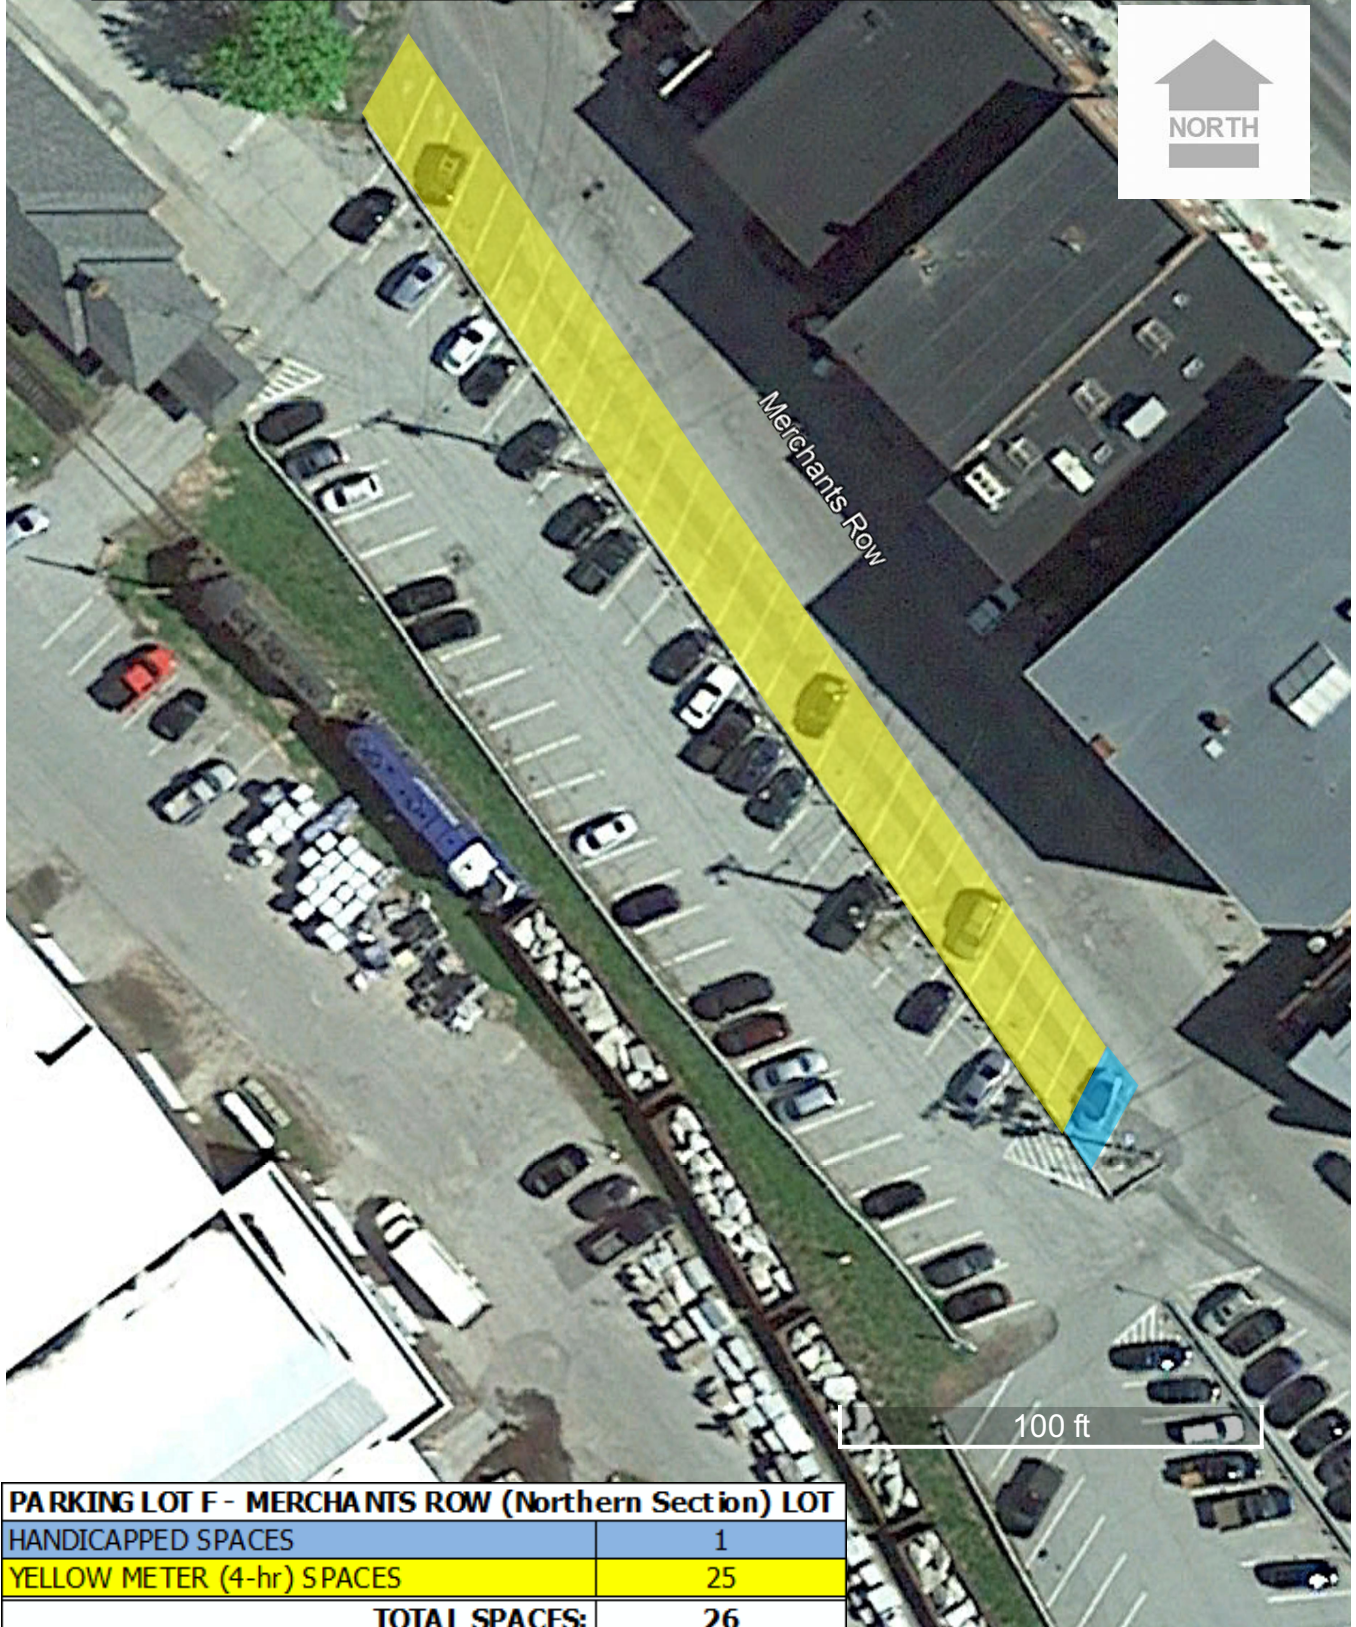

MERCHANTS ROW (Northern Section) PARKING LOT

PARKING LOT F - MERCHANTS ROW (Northern Section) LOT	
HANDICAPPED SPACES	1
YELLOW METER (4-hr) SPACES	25
TOTAL SPACES:	26

Aerial photo from Google Earth May 2015 imagery